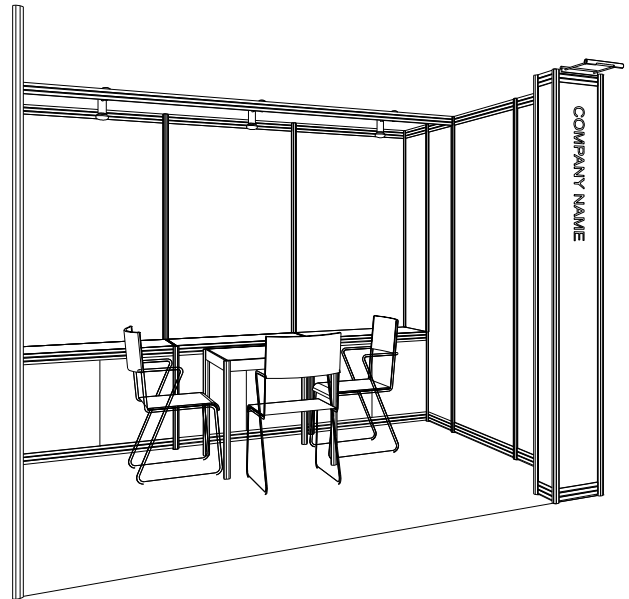

### 3x3 Standard Booth

三米乘三米標準攤位

PLAN

ELEVATION

PERSPECTIVE

BOOTH SPECIFICATIONS		QTY.
	1000W x 500D x 750H LOCKABLE CABINET	3
	700W x 700D x 750H MEETING TABLE	1
	BLACK LEATHER CHAIR	3
	24W LED GILBERT LAMP	1
	13W LED LAMP LONGARMED SPOTLIGHT (YELLOW LIGHT)	3
	500W SOCKET	1
	H70mm CEILING BEAM	3M
	RUBBISH BIN & CARPET (9sqm.)	

\*The Hong Kong Trade Development Council reserves the right to change the configuration if necessary.

\*如有需要，香港貿易發展局有權更改攤位結構。