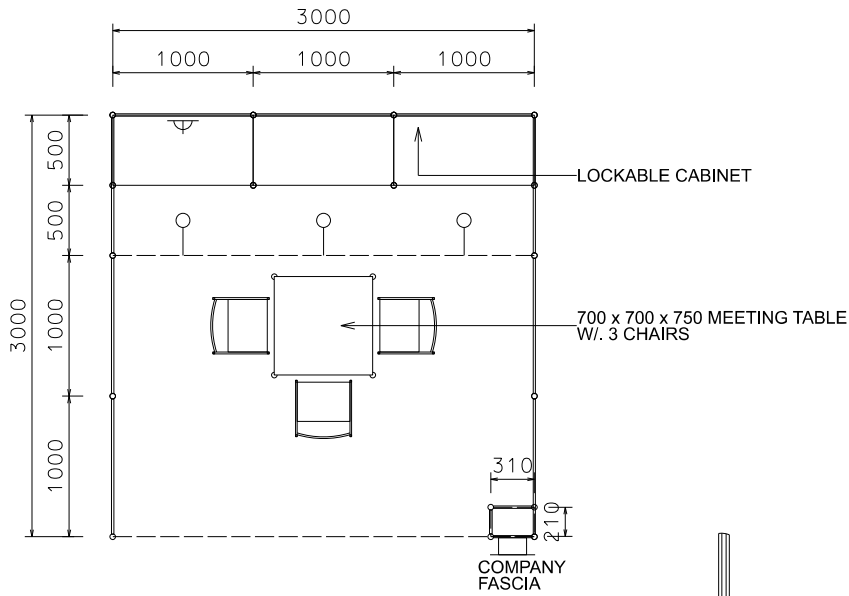

### 3x3 Standard Booth

三米乘三米標準攤位

PLAN

ELEVATION

PERSPECTIVE

BOOTH SPECIFICATIONS		QTY.
	1000W x 500D x 750H LOCKABLE CABINET	3
	700W x 700D x 750H MEETING TABLE	1
	BLACK LEATHER CHAIR	3
	24W LED GILBERT LAMP	1
	13W LED LAMP LONGARMED SPOTLIGHT (YELLOW LIGHT)	3
	500W SOCKET	1
	H70mm CEILING BEAM	3M
	RUBBISH BIN & CARPET (9sqm.)	