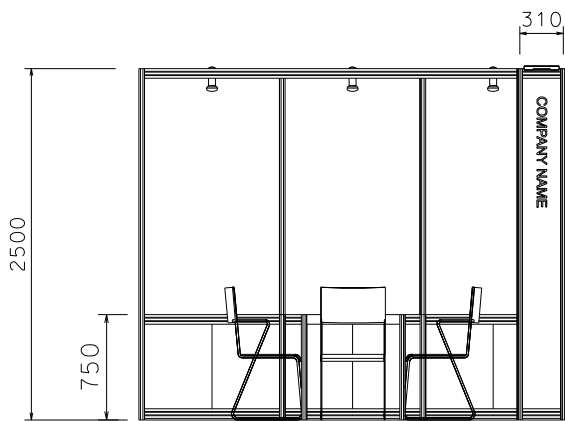

### 3x3 Standard Booth

三米乘三米標準攤位

PLAN

ELEVATION

PERSPECTIVE

BOOTH SPECIFICATIONS		QTY.
	1000W x 500D x 750H LOCKABLE CABINET	3
	700W x 700D x 750H MEETING TABLE	1
	BLACK LEATHER CHAIR	3
	24W LED GILBERT LAMP	1
	13W LED LAMP LONGARMED SPOTLIGHT (YELLOW LIGHT)	3
	500W SOCKET	1
	H70mm CEILING BEAM	3M
	RUBBISH BIN & CARPET (9sqm.)	