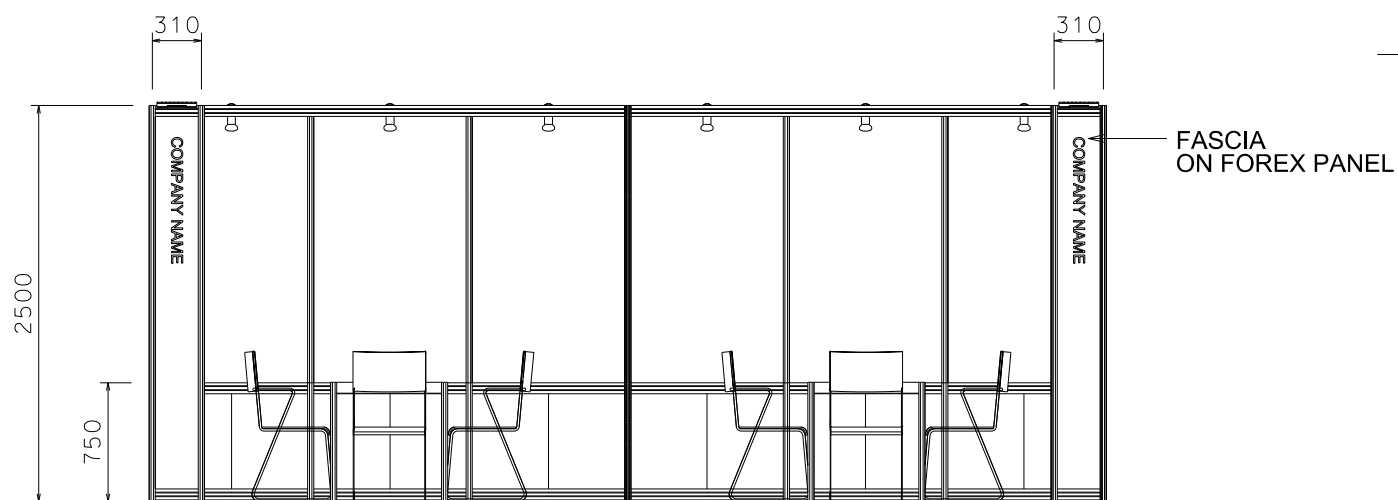

## 18sqm Open Booth (Special)

十八平方米開放展台

BOOTH SPECIFICATIONS		QTY.
	1000W x 500D x 750H LOCKABLE CABINET	6
	700W x 700D x 750H MEETING TABLE	2
	BLACK LEATHER CHAIR	6
	24W LED GILBERT LAMP	2
	13W LED LAMP LONGARMED SPOTLIGHT (YELLOW LIGHT)	6
	500W SOCKET	2
	H70mm CEILING BEAM	7M
	RUBBISH BIN & CARPET (18sqm.)	