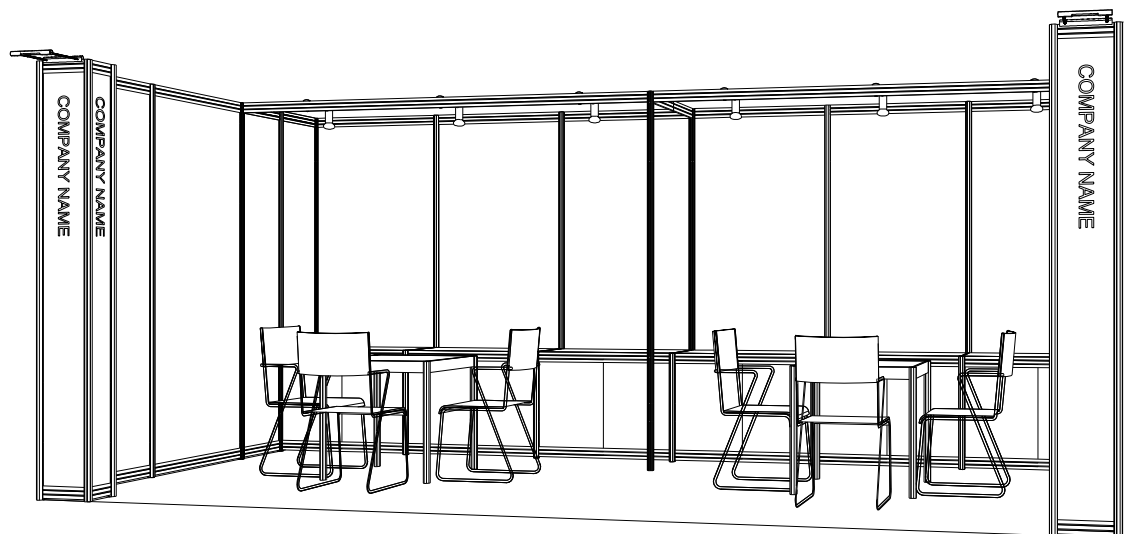

## 18sqm Open Booth (Special)

十八平方米開放展台

BOOTH SPECIFICATIONS		QTY.
	1000W x 500D x 750H LOCKABLE CABINET	6
	700W x 700D x 750H MEETING TABLE	2
	BLACK LEATHER CHAIR	6
	24W LED GILBERT LAMP	2
	13W LED LAMP LONGARMED SPOTLIGHT (YELLOW LIGHT)	6
	500W SOCKET	2
	H70mm CEILING BEAM	7M
	RUBBISH BIN & CARPET (18sqm.)	