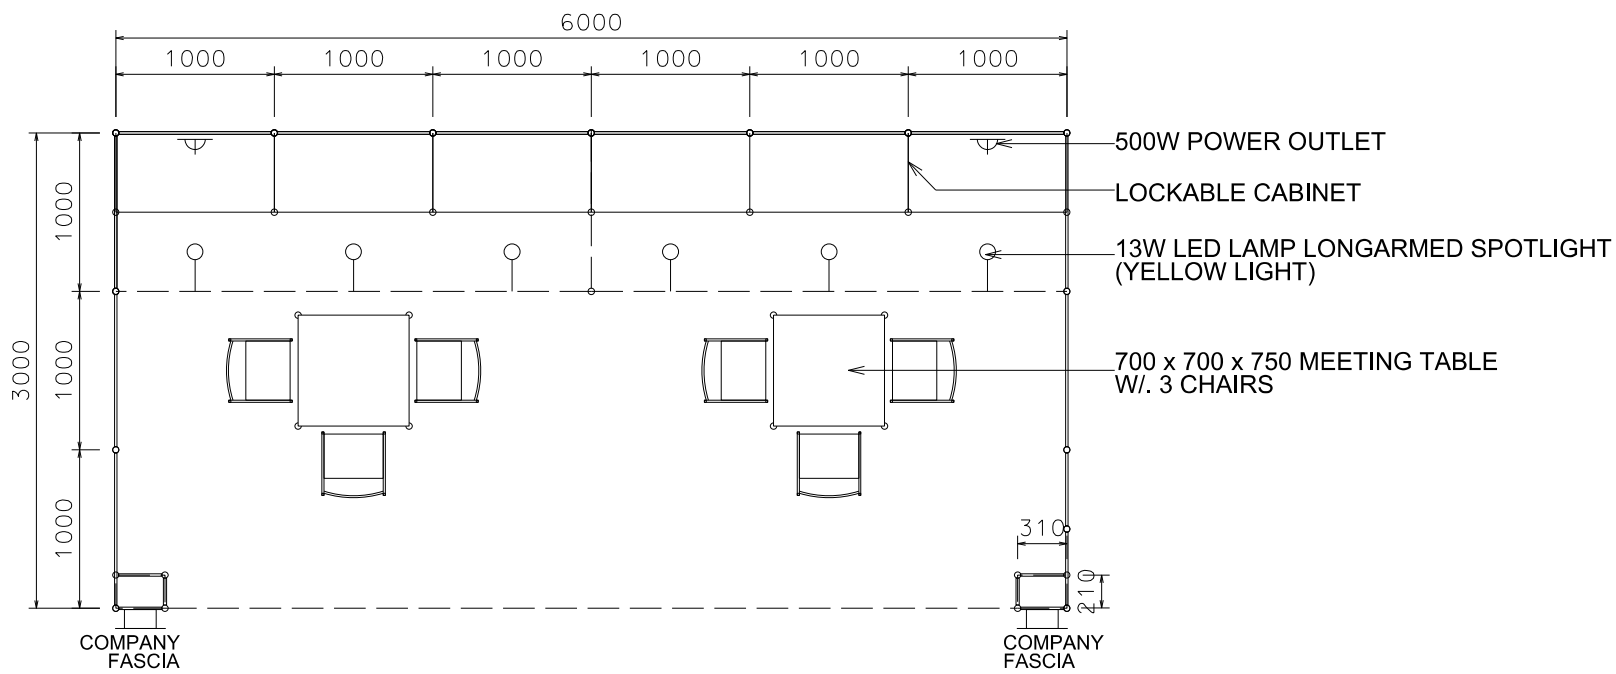

## 18sqm Open Booth (Special)

十八平方米開放展台

BOOTH SPECIFICATIONS		QTY.
	1000W x 500D x 750H LOCKABLE CABINET	6
	700W x 700D x 750H MEETING TABLE	2
	BLACK LEATHER CHAIR	6
	24W LED GILBERT LAMP	2
	13W LED LAMP LONGARMED SPOTLIGHT (YELLOW LIGHT)	6
	500W SOCKET	2
	H70mm CEILING BEAM	7M
	RUBBISH BIN & CARPET (18sqm.)	