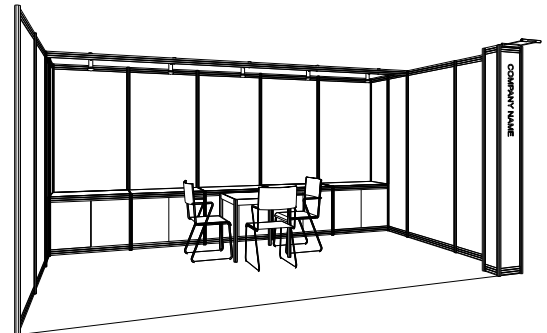

### 5x3 Standard Booth

五米乘三米標準攤位

PLAN

PERSPECTIVE

ELEVATION

BOOTH SPECIFICATIONS		QTY.
	1000W x 500D x 750H LOCKABLE CABINET	5
	700W x 700D x 750H MEETING TABLE	1
	BLACK LEATHER CHAIR	3
	24W LED GILBERT LAMP	1
	13W LED LAMP LONGARMED SPOTLIGHT (YELLOW LIGHT)	5
	500W SOCKET	1
	H70mm CEILING BEAM	5M
	RUBBISH BIN & CARPET (15sqm.)	