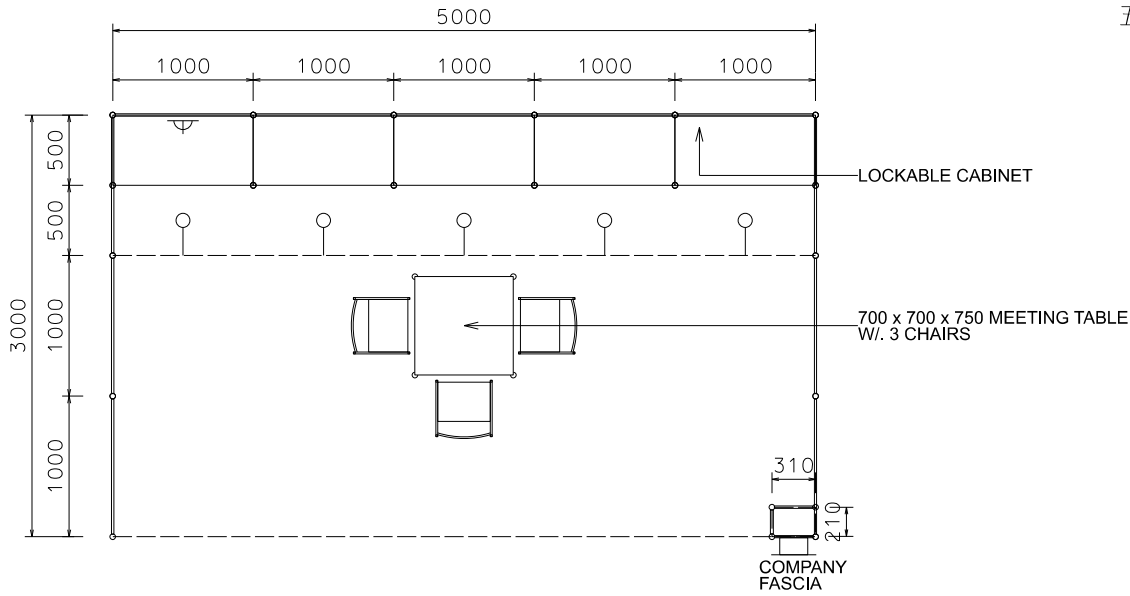

### 5x3 Standard Booth

五米乘三米標準攤位

PLAN

PERSPECTIVE

ELEVATION

BOOTH SPECIFICATIONS		QTY.
	1000W x 500D x 750H LOCKABLE CABINET	5
	700W x 700D x 750H MEETING TABLE	1
	BLACK LEATHER CHAIR	3
	24W LED GILBERT LAMP	1
	13W LED LAMP LONGARMED SPOTLIGHT (YELLOW LIGHT)	5
	500W SOCKET	1
	H70mm CEILING BEAM	5M
	RUBBISH BIN & CARPET (15sqm.)	