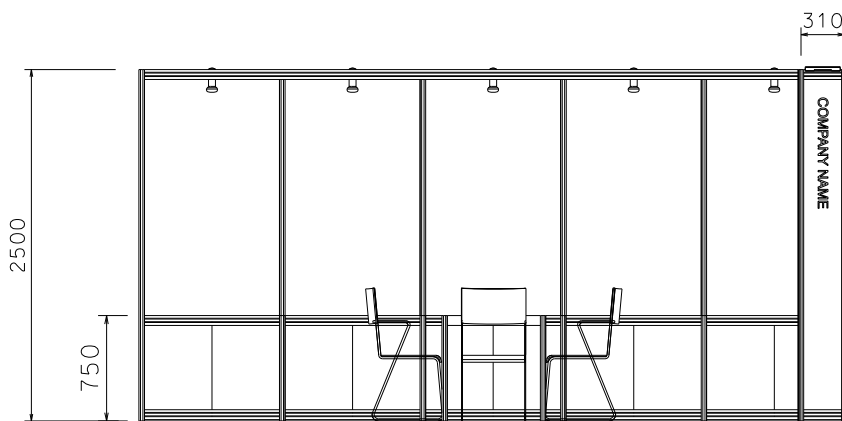

### 5x3 Standard Booth

五米乘三米標準攤位

PLAN

PERSPECTIVE

ELEVATION

BOOTH SPECIFICATIONS		QTY.
	1000W x 500D x 750H LOCKABLE CABINET	5
	700W x 700D x 750H MEETING TABLE	1
	BLACK LEATHER CHAIR	3
	24W LED GILBERT LAMP	1
	13W LED LAMP LONGARMED SPOTLIGHT (YELLOW LIGHT)	5
	500W SOCKET	1
	H70mm CEILING BEAM	5M
	RUBBISH BIN & CARPET (15sqm.)	