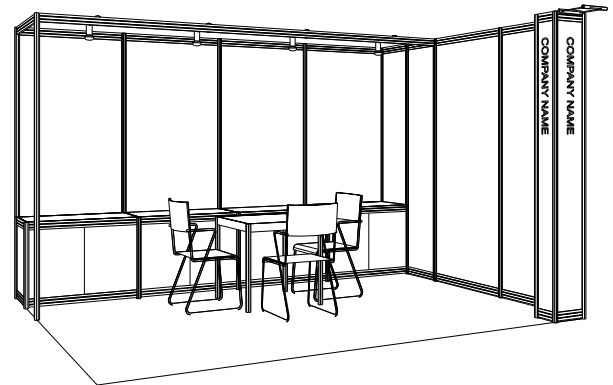

4x3 Left Corner Open Booth

四米乘三米左邊角位展台

BOOTH SPECIFICATIONS		QTY.
	1000W x 500D x 750H LOCKABLE CABINET	4
	700W x 700D x 750H MEETING TABLE	1
	BLACK LEATHER CHAIR	3
	24W LED GILBERT LAMP	1
	13W LED LAMP LONGARMED SPOTLIGHT (YELLOW LIGHT)	4
	500W SOCKET	1
	H70mm CEILING BEAM	4M
	RUBBISH BIN & CARPET (12sqm.)	