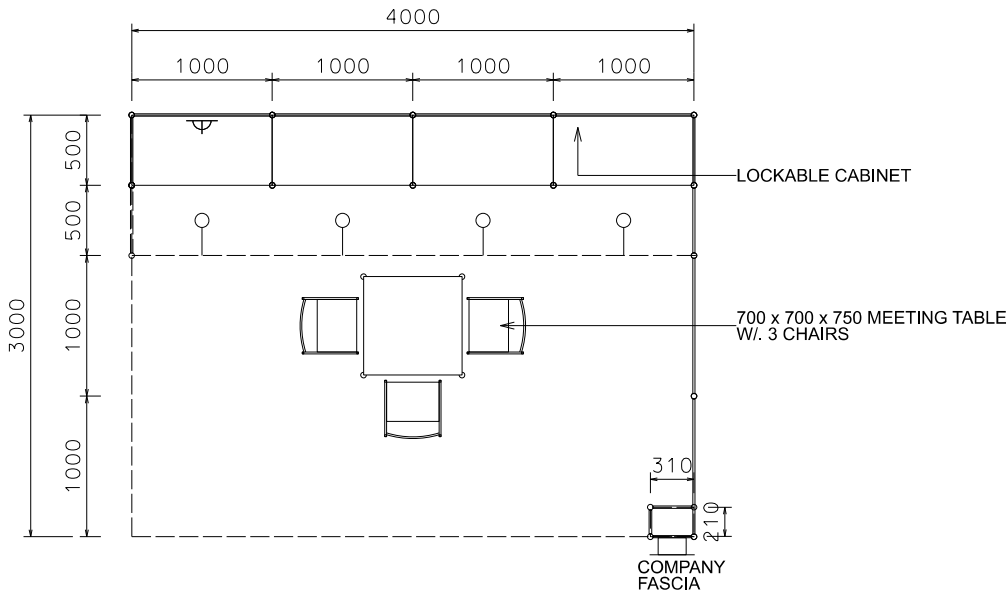

4x3 Left Corner Open Booth

四米乘三米左邊角位展台

BOOTH SPECIFICATIONS		QTY.
	1000W x 500D x 750H LOCKABLE CABINET	4
	700W x 700D x 750H MEETING TABLE	1
	BLACK LEATHER CHAIR	3
	24W LED GILBERT LAMP	1
	13W LED LAMP LONGARMED SPOTLIGHT (YELLOW LIGHT)	4
	500W SOCKET	1
	H70mm CEILING BEAM	4M
	RUBBISH BIN & CARPET (12sqm.)	