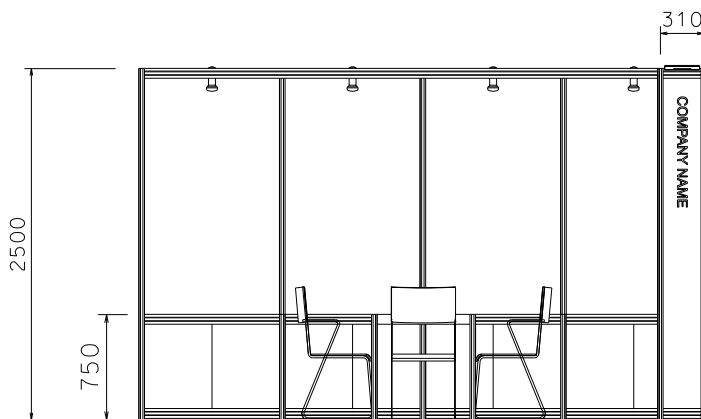

4x3 Left Corner Open Booth

四米乘三米左邊角位展台

BOOTH SPECIFICATIONS		QTY.
	1000W x 500D x 750H LOCKABLE CABINET	4
	700W x 700D x 750H MEETING TABLE	1
	BLACK LEATHER CHAIR	3
	24W LED GILBERT LAMP	1
	13W LED LAMP LONGARMED SPOTLIGHT (YELLOW LIGHT)	4
	500W SOCKET	1
	H70mm CEILING BEAM	4M
	RUBBISH BIN & CARPET (12sqm.)	