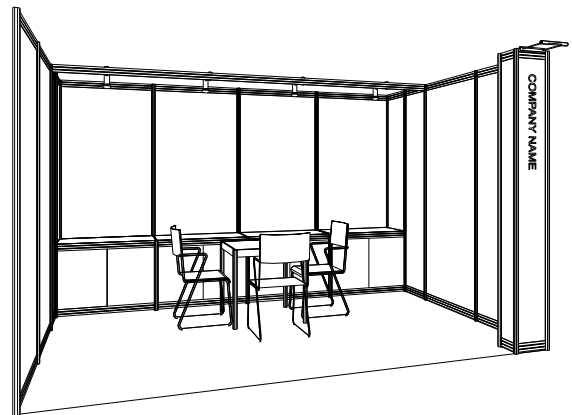

4x3 Open Booth

四米乘三米開放展台

BOOTH SPECIFICATIONS		QTY.
	1000W x 500D x 750H LOCKABLE CABINET	4
	700W x 700D x 750H MEETING TABLE	1
	BLACK LEATHER CHAIR	3
	24W LED GILBERT LAMP	1
	13W LED LAMP LONGARMED SPOTLIGHT (YELLOW LIGHT)	4
	500W SOCKET	1
	H70mm CEILING BEAM	4M
	RUBBISH BIN & CARPET (12sqm.)	