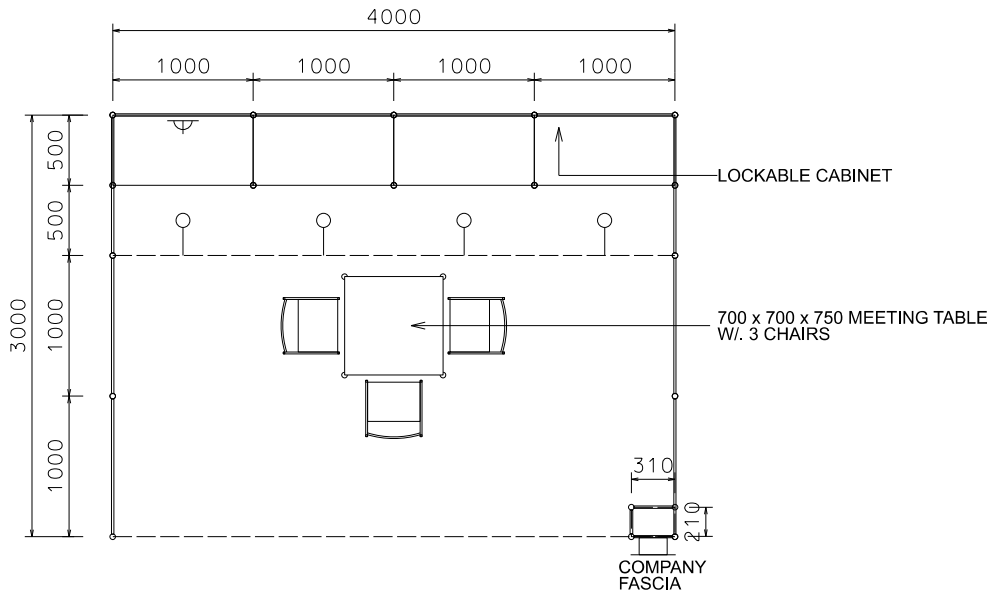

4x3 Open Booth

四米乘三米開放展台

BOOTH SPECIFICATIONS		QTY.
	1000W x 500D x 750H LOCKABLE CABINET	4
	700W x 700D x 750H MEETING TABLE	1
	BLACK LEATHER CHAIR	3
	24W LED GILBERT LAMP	1
	13W LED LAMP LONGARMED SPOTLIGHT (YELLOW LIGHT)	4
	500W SOCKET	1
	H70mm CEILING BEAM	4M
	RUBBISH BIN & CARPET (12sqm.)	