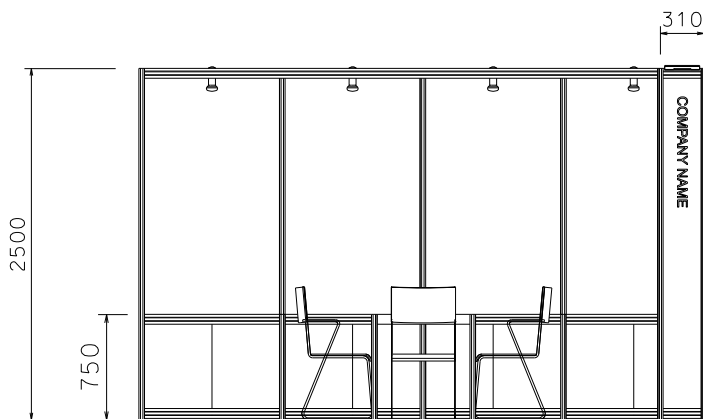

4x3 Open Booth

四米乘三米開放展台

BOOTH SPECIFICATIONS		QTY.
	1000W x 500D x 750H LOCKABLE CABINET	4
	700W x 700D x 750H MEETING TABLE	1
	BLACK LEATHER CHAIR	3
	24W LED GILBERT LAMP	1
	13W LED LAMP LONGARMED SPOTLIGHT (YELLOW LIGHT)	4
	500W SOCKET	1
	H70mm CEILING BEAM	4M
	RUBBISH BIN & CARPET (12sqm.)	